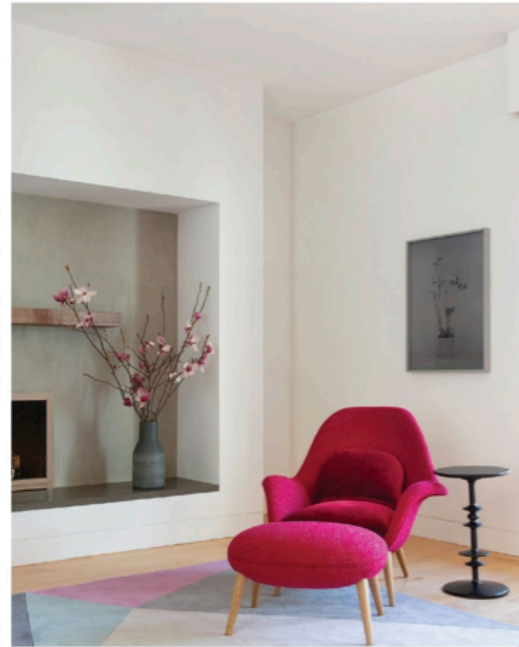

THE GOAL

"For this home, the clients are art collectors, and it was important to create spaces that incorporated and facilitated appreciation of their art pieces," says Jung, who notes that the obstacles presented by the pandemic were the biggest challenge for her team. "Sheltering in place started just as we began the project, which caused long delays in both construction and lead times [for sourcing] the furniture." Still, the team and clients found creative ways to work around the challenges and map out a brilliant plan for every room.

LIVING ROOM

Jung's approach to this room was straightforward, especially since it's the first area the homeowners and guests enter; her team wanted to make sure the space was welcoming, captivating and statement-making. "The clients fell in love with a geometric rug that set the tone for the rest of the room," says Jung, who sourced

the piece from Lindström Rugs (eriklindstrom.com). "The Swoon chairs—from Danish Design Store (danishdesignstore.com)—in the lovely textured pink really contrast nicely with the neutral background." Other room standouts include a sofa from Design Within Reach (dwr.com), side tables from Room and Board (roomandboard.com) and custom cabinetry from C.Naefke Woodworking (cnaefkewoodworking.com).

FAMILY ROOM

"Since this room is the central core of the home, it was important that it stand alone, in terms of design, and also remain cohesive with all rooms that flank it," Jung says. "In this room, the client really wanted to incorporate a statement lighting fixture by Dana Hemenway (danahemenway.com). We used the final design for her lighting fixture as the jumping-off point for the rest of this room," which also includes a comfy sectional from Design Within Reach.