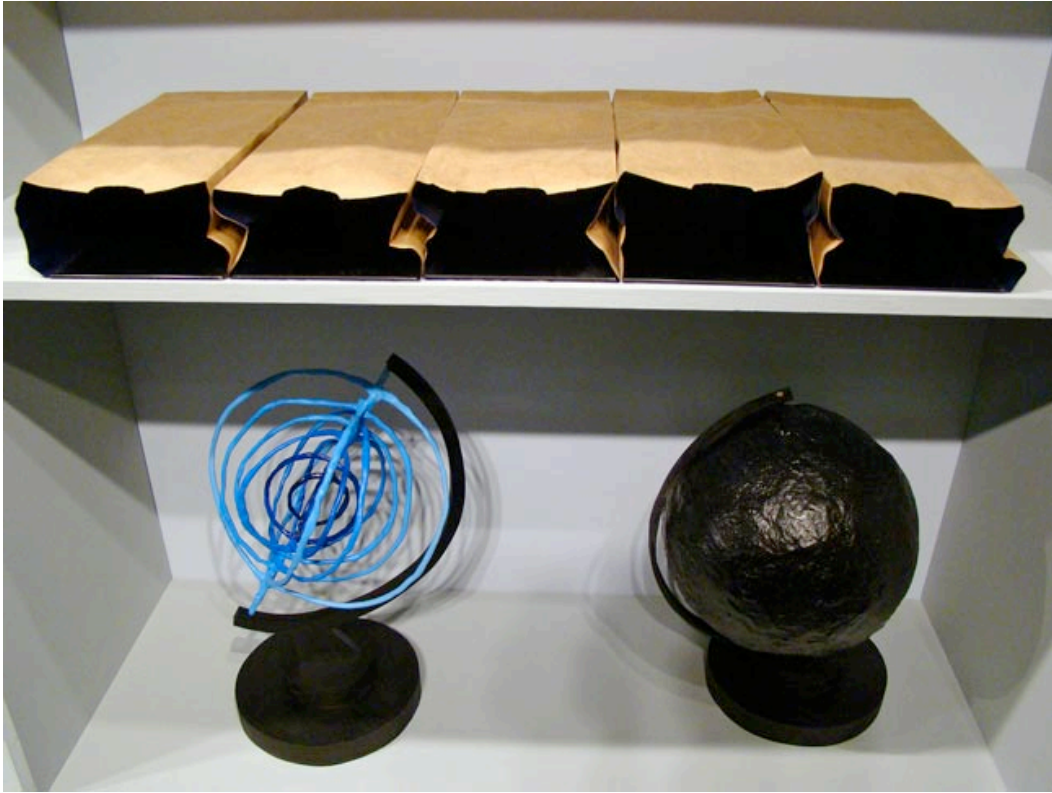

Male art closer by Renee Gertler.