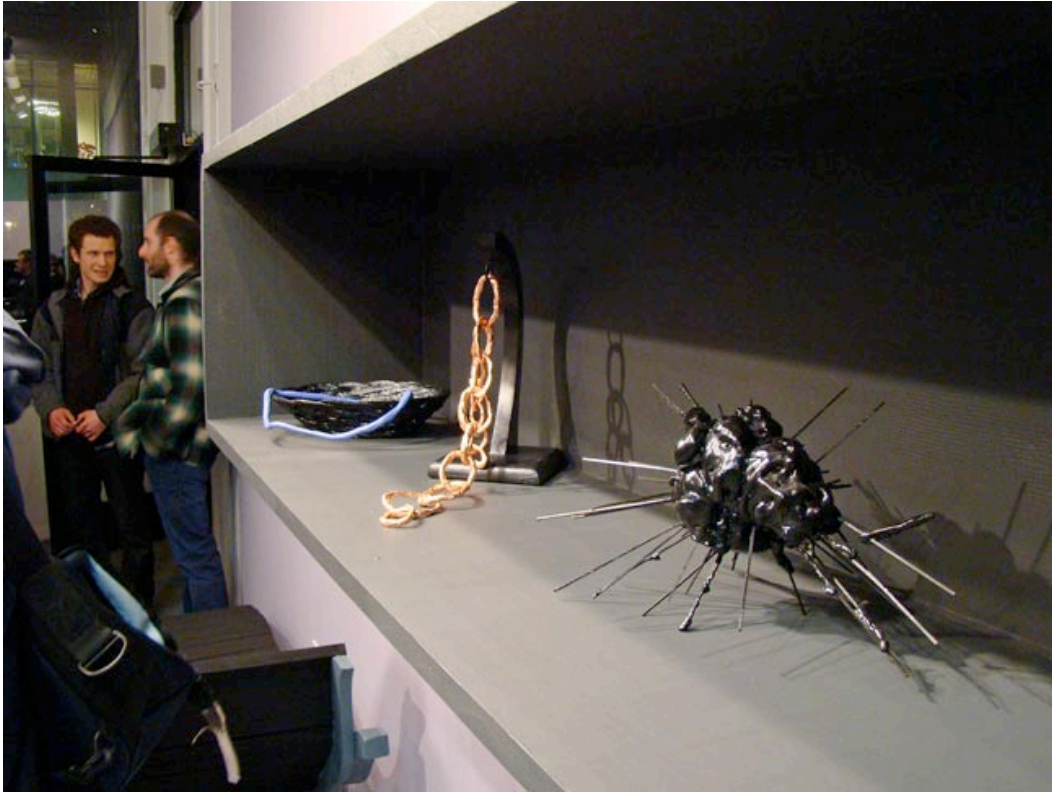

**Eleanor Harwood Gallery:** Renee Gertler - Afterglow in Divided Space.

Comment by AB: Renee Gertler reconfigures a **Marcel Breuer** moment into an investigation of male vs female space and the kinds of stuff we sexes elect to chock it with.

Manly art by Renee Gertler.

Male art closer by Renee Gertler.

Manly art closer yet by Renee Gertler (note light through pinholes).

Male art by Renee Gertler.

Renee Gertler and womanly art.

Female art by Renee Gertler.